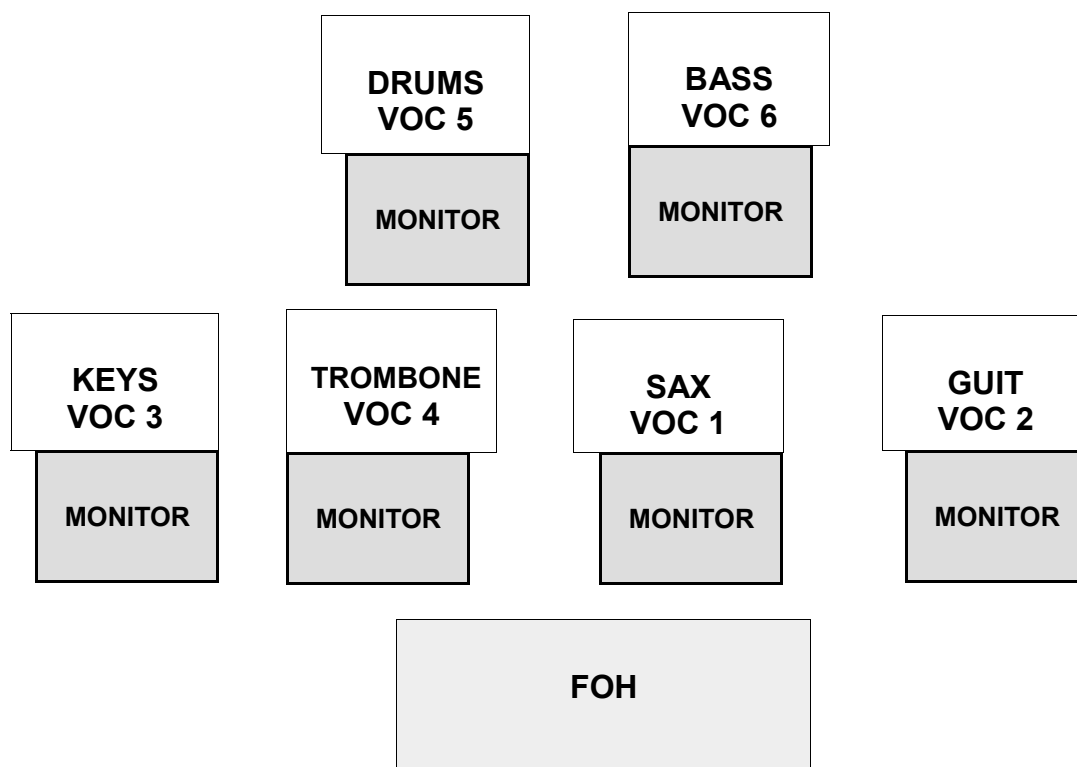

## TECH. RIDER SHRIZZ N MAZE LIVE 2024 (6 Piece Tb)

1	Bass Drum	MIC	Shure Beta 52A
2	Snare Drum	MIC	Shure Beta 56A
3	Tom high	MIC	Shure Beta 56A
4	Tom low	MIC	Shure Beta 56A
5	Drums Overhead L	MIC	Neumann KM184
6	Drums Overhead R	MIC	Neumann KM184
7	Sampler Roland SPD-SX L	D.I.	
8	Sampler Roland SPD-SX R	D.I.	
9	Bass D.I	D.I.	
10	Bass Mic	MIC	Shure Beta 52A
11	Guitar Amp	MIC	Sennheiser E 906
12	Synthesizer L	D.I.	
13	Synthesizer R	D.I.	
14	Saxophone (wireless)	D.I.	
15	Saxophone (backup)	MIC	Sennheiser MD 441
16	Trombone	MIC	Electro Voice RE20
17	Vocal 1 (Sax) (wireless)	WIRELESS MIC	Shure Beta 58A (WL)
18	Vocal 2 (Guitar)	MIC	Shure Beta 57A
19	Vocal 3 (Keyboards)	MIC	Shure Beta 58A
20	Vocal 4 (Trombone)	MIC	Shure Beta 58A
21	Vocal 5 (Drums)	MIC	Shure Beta 58A
22	Vocal 6 (Bass)	MIC	Shure Beta 58A

## **EQUIPMENT REQUIRED**

<b>1 PA + mixing desk</b>
<b>6 monitor speakers</b>
<b>6 vocal microphones (1x wireless) + stands</b>
<b>6 drum microphones + stands</b>
<b>4 instrument mics + stands (sax, trombone, guitar amp, bass amp)</b>
<b>6 D.I. Boxes</b>
<b>1 drum set consisting of</b>
• <b>bass drum</b>
• <b>bass drum pedal</b>
• <b>snare drum</b>
• <b>2 toms</b>
• <b>hi-hat</b>
• <b>ride cymbal</b>
• <b>crash cymbal</b>
• <b>drum seat</b>
<b>1 bass amplifier</b>
<b>1 guitar amplifier (preferably VOX AC-30)</b>
<b>1 keyboard stand</b>
<b>1 keyboard seat</b>