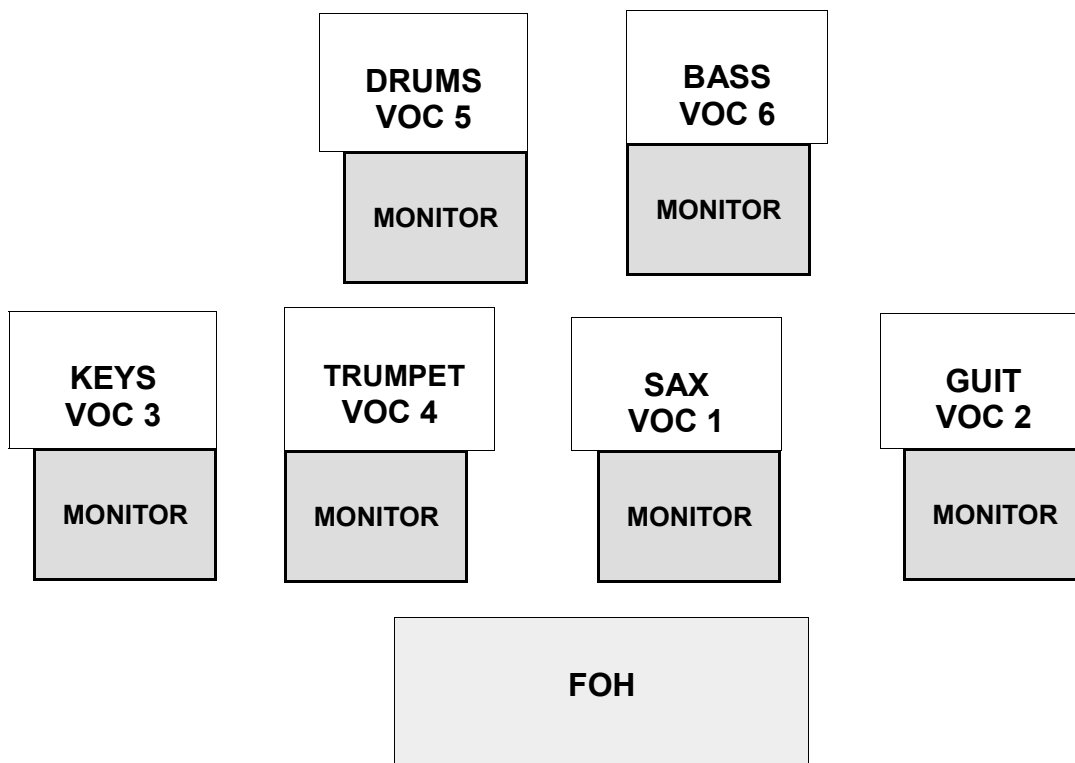

TECH. RIDER SHRIZZ N MAZE LIVE 2024 (6 Piece Tp)

1	Bass Drum	MIC	Shure Beta 52A
2	Snare Drum	MIC	Shure Beta 56A
3	Tom high	MIC	Shure Beta 56A
4	Tom low	MIC	Shure Beta 56A
5	Drums Overhead L	MIC	Neumann KM184
6	Drums Overhead R	MIC	Neumann KM184
7	Sampler Roland SPD-SX L	D.I.	
8	Sampler Roland SPD-SX R	D.I.	
9	Bass D.I	D.I.	
10	Bass Mic	MIC	Shure Beta 52A
11	Guitar Amp	MIC	Sennheiser E 906
12	Synthesizer L	D.I.	
13	Synthesizer R	D.I.	
14	Saxophone (wireless)	D.I.	
15	Saxophone (backup)	MIC	Sennheiser MD 441
16	Trumpet	MIC	Beyerdynamic M201
17	Vocal 1 (Sax) (wireless)	WIRELESS MIC	Shure Beta 58A (WL)
18	Vocal 2 (Guitar)	MIC	Shure Beta 57A
19	Vocal 3 (Keyboards)	MIC	Shure Beta 58A
20	Vocal 4 (Trumpet)	MIC	Shure Beta 58A
21	Vocal 5 (Drums)	MIC	Shure Beta 58A
22	Vocal 6 (Bass)	MIC	Shure Beta 58A

EQUIPMENT REQUIRED

1 PA + mixing desk
6 monitor speakers
6 vocal microphones (1x wireless) + stands
6 drum microphones + stands
4 instrument mics + stands (sax, trumpet, guitar amp, bass amp)
6 D.I. Boxes
1 drum set consisting of
<ul style="list-style-type: none">• bass drum
<ul style="list-style-type: none">• bass drum pedal
<ul style="list-style-type: none">• snare drum
<ul style="list-style-type: none">• 2 toms
<ul style="list-style-type: none">• hi-hat
<ul style="list-style-type: none">• ride cymbal
<ul style="list-style-type: none">• crash cymbal
<ul style="list-style-type: none">• drum seat
1 bass amplifier
1 guitar amplifier (preferably VOX AC-30)
1 keyboard stand
1 keyboard seat