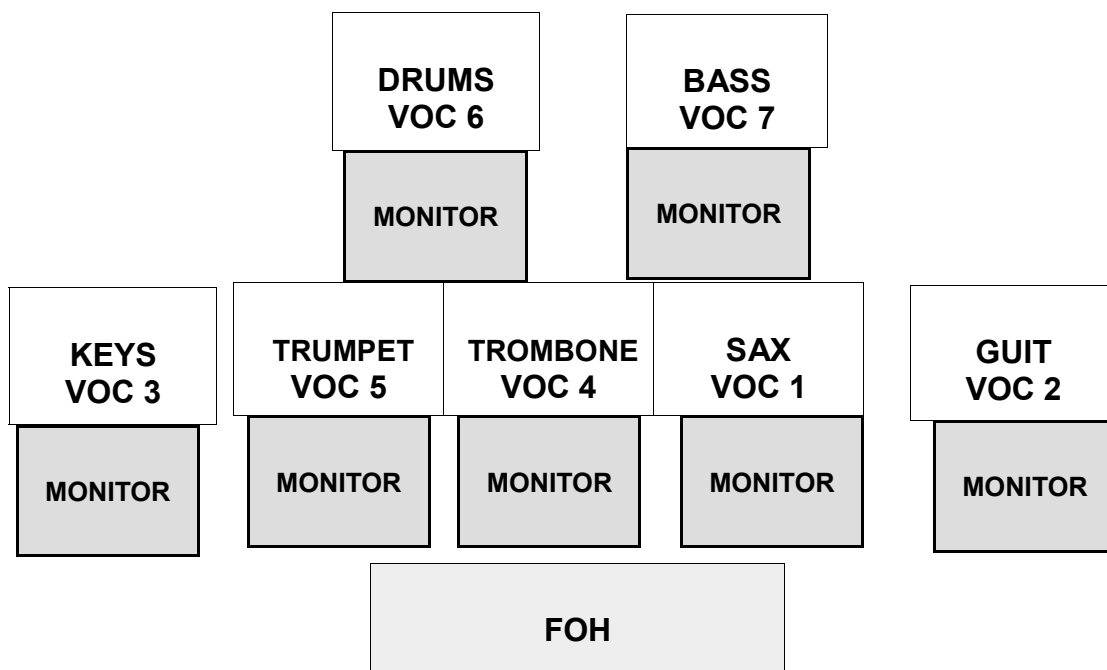

## TECH. RIDER SHRIZZ N MAZE LIVE 2024 (7 Piece Tb & Tp)

1	Bass Drum	MIC	Shure Beta 52A
2	Snare Drum	MIC	Shure Beta 56A
3	Tom high	MIC	Shure Beta 56A
4	Tom low	MIC	Shure Beta 56A
5	Drums Overhead L	MIC	Neumann KM184
6	Drums Overhead R	MIC	Neumann KM184
7	Sampler Roland SPD-SX L	D.I.	
8	Sampler Roland SPD-SX R	D.I.	
9	Bass D.I	D.I.	
10	Bass Mic	MIC	Shure Beta 52A
11	Guitar Amp	MIC	Sennheiser E 906
12	Synthesizer L	D.I.	
13	Synthesizer R	D.I.	
14	Saxophone (wireless)	D.I.	
15	Saxophone (backup)	MIC	Sennheiser MD 441
16	Trombone	MIC	Electro Voice RE20
17	Trumpet	MIC	Beyerdynamic M201
18	Vocal 1 (Sax) (wireless)	WIRELESS MIC	Shure Beta 58A (WL)
19	Vocal 2 (Guitar)	MIC	Shure Beta 57A
20	Vocal 3 (Keyboards)	MIC	Shure Beta 58A
21	Vocal 4 (Trombone)	MIC	Shure Beta 58A
22	Vocal 5 (Trumpet)	MIC	Shure Beta 58A
23	Vocal 6 (Drums)	MIC	Shure Beta 58A
24	Vocal 7 (Bass)	MIC	Shure Beta 58A

## **EQUIPMENT REQUIRED**

<b>1 PA + mixing desk</b>
<b>7 monitor speakers</b>
<b>7 vocal microphones (1x wireless) + stands</b>
<b>6 drum microphones + stands</b>
<b>5 instrument mics + stands (sax, trombone, trumpet, guitar amp, bass amp)</b>
<b>6 D.I. Boxes</b>
<b>1 drum set consisting of</b>
• <b>bass drum</b>
• <b>bass drum pedal</b>
• <b>snare drum</b>
• <b>2 toms</b>
• <b>hi-hat</b>
• <b>ride cymbal</b>
• <b>crash cymbal</b>
• <b>drum seat</b>
<b>1 bass amplifier</b>
<b>1 guitar amplifier (preferably VOX AC-30)</b>
<b>1 keyboard stand</b>
<b>1 keyboard seat</b>