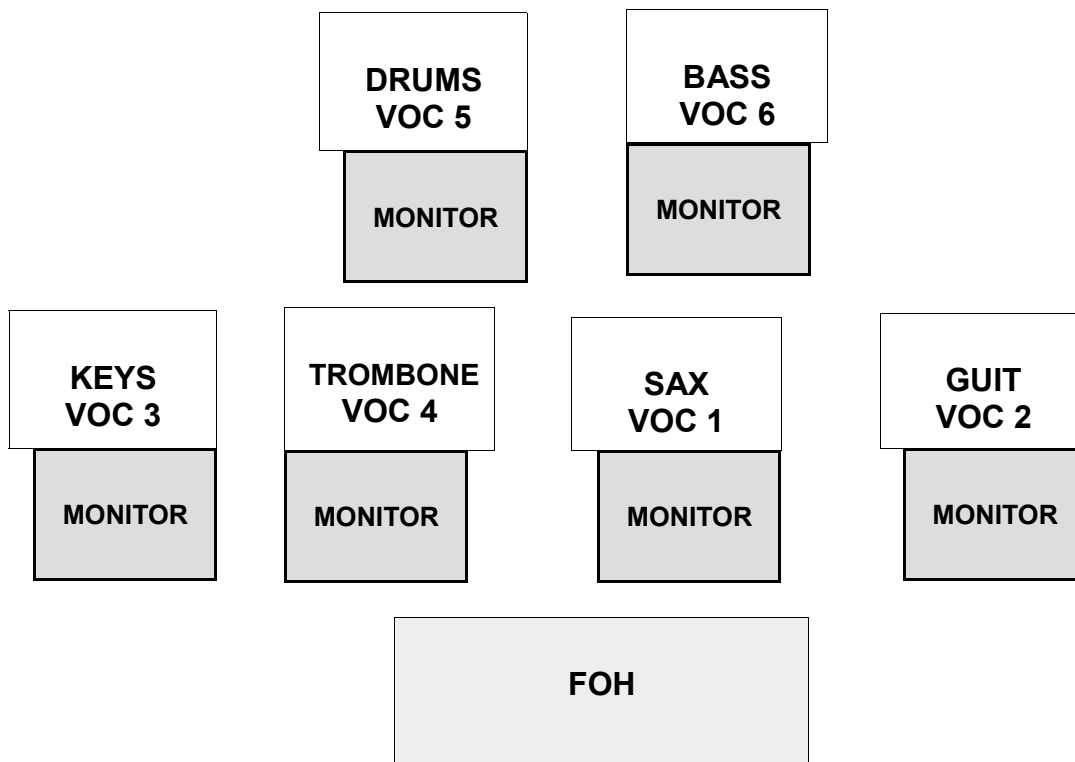

## TECH. RIDER SHRIZZ N MAZE LIVE 2024 (6 Piece Tb)

1	Bass Drum	MIC	Shure Beta 52A
2	Snare Drum	MIC	Shure Beta 56A
3	Tom high	MIC	Shure Beta 56A
4	Tom low	MIC	Shure Beta 56A
5	Hi-hat	MIC	Shure SM81
6	Drums Overhead L	MIC	Neumann KM184
7	Drums Overhead R	MIC	Neumann KM184
8	Sampler Roland SPD-SX L	D.I.	
9	Sampler Roland SPD-SX R	D.I.	
10	Bass D.I	D.I.	
11	Bass Mic	MIC	Shure Beta 52A
12	Guitar Amp	MIC	Sennheiser E 906
13	Synthesizer L	D.I.	
14	Synthesizer R	D.I.	
15	Saxophone (wireless)	D.I.	
16	Saxophone (backup)	MIC	Sennheiser MD 441
17	Trombone	MIC	Electro Voice RE20
18	Vocal 1 (Sax) (wireless)	WIRELESS MIC	Shure Beta 58A (WL)
19	Vocal 2 (Guitar)	MIC	Shure Beta 57A
20	Vocal 3 (Keyboards)	MIC	Shure Beta 58A
21	Vocal 4 (Trombone)	MIC	Shure Beta 58A
22	Vocal 5 (Drums)	MIC	Shure Beta 58A
23	Vocal 6 (Bass)	MIC	Shure Beta 58A

## **EQUIPMENT REQUIRED**

<b>1 PA + mixing desk</b>
<b>6 monitor speakers</b>
<b>6 vocal microphones (1x wireless) + stands</b>
<b>6 drum microphones + stands</b>
<b>4 instrument mics + stands (sax, trombone, guitar amp, bass amp)</b>
<b>6 D.I. Boxes</b>
<b>1 drum set consisting of</b>
<ul style="list-style-type: none"><li>• bass drum</li></ul>
<ul style="list-style-type: none"><li>• bass drum pedal</li></ul>
<ul style="list-style-type: none"><li>• snare drum</li></ul>
<ul style="list-style-type: none"><li>• 2 toms</li></ul>
<ul style="list-style-type: none"><li>• hi-hat</li></ul>
<ul style="list-style-type: none"><li>• ride cymbal</li></ul>
<ul style="list-style-type: none"><li>• crash cymbal</li></ul>
<ul style="list-style-type: none"><li>• drum seat</li></ul>
<b>1 bass amplifier</b>
<b>1 guitar amplifier (preferably VOX AC-30)</b>
<b>1 keyboard stand</b>
<b>1 keyboard seat</b>