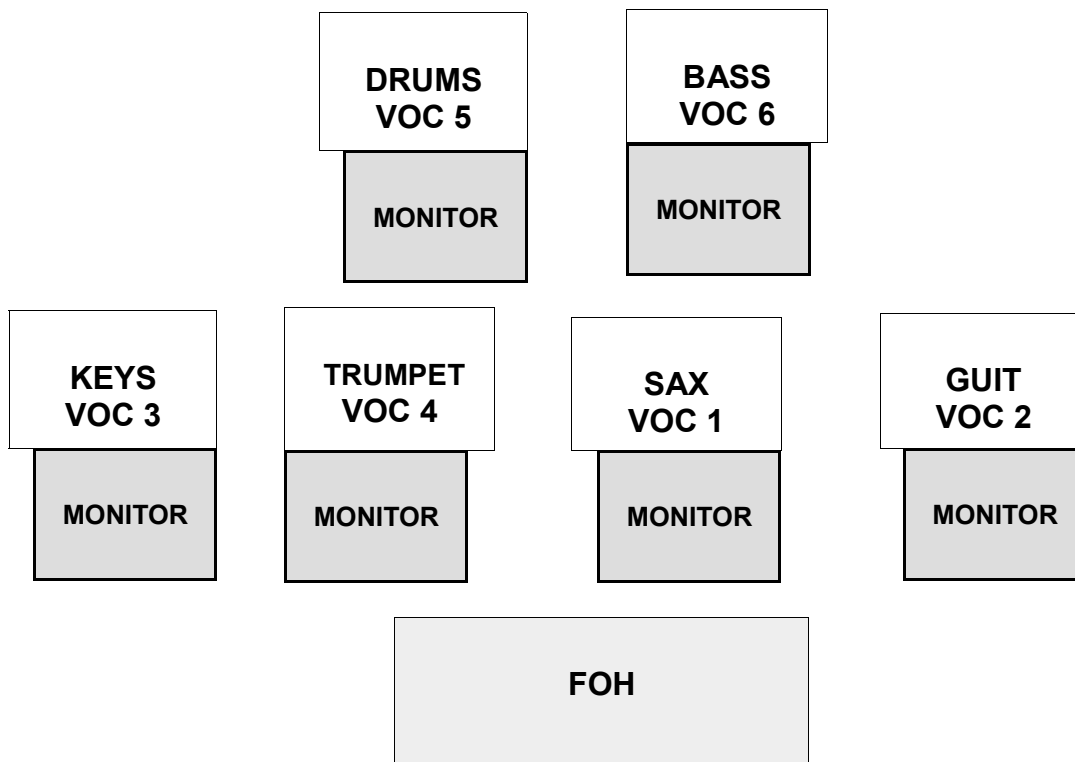

## TECH. RIDER SHRIZZ N MAZE LIVE 2024 (6 Piece Tp)

1	Bass Drum	MIC	Shure Beta 52A
2	Snare Drum	MIC	Shure Beta 56A
3	Tom high	MIC	Shure Beta 56A
4	Tom low	MIC	Shure Beta 56A
5	Hi-hat	MIC	Shure SM81
6	Drums Overhead L	MIC	Neumann KM184
7	Drums Overhead R	MIC	Neumann KM184
8	Sampler Roland SPD-SX L	D.I.	
9	Sampler Roland SPD-SX R	D.I.	
10	Bass D.I	D.I.	
11	Bass Mic	MIC	Shure Beta 52A
12	Guitar Amp	MIC	Sennheiser E 906
13	Synthesizer L	D.I.	
14	Synthesizer R	D.I.	
15	Saxophone (wireless)	D.I.	
16	Saxophone (backup)	MIC	Sennheiser MD 441
17	Trumpet	MIC	Beyerdynamic M201
18	Vocal 1 (Sax) (wireless)	WIRELESS MIC	Shure Beta 58A (WL)
19	Vocal 2 (Guitar)	MIC	Shure Beta 57A
20	Vocal 3 (Keyboards)	MIC	Shure Beta 58A
21	Vocal 4 (Trumpet)	MIC	Shure Beta 58A
22	Vocal 5 (Drums)	MIC	Shure Beta 58A
23	Vocal 6 (Bass)	MIC	Shure Beta 58A

## **EQUIPMENT REQUIRED**

<b>1 PA + mixing desk</b>
<b>6 monitor speakers</b>
<b>6 vocal microphones (1x wireless) + stands</b>
<b>6 drum microphones + stands</b>
<b>4 instrument mics + stands (sax, trumpet, guitar amp, bass amp)</b>
<b>6 D.I. Boxes</b>
<b>1 drum set consisting of</b>
• <b>bass drum</b>
• <b>bass drum pedal</b>
• <b>snare drum</b>
• <b>2 toms</b>
• <b>hi-hat</b>
• <b>ride cymbal</b>
• <b>crash cymbal</b>
• <b>drum seat</b>
<b>1 bass amplifier</b>
<b>1 guitar amplifier (preferably VOX AC-30)</b>
<b>1 keyboard stand</b>
<b>1 keyboard seat</b>