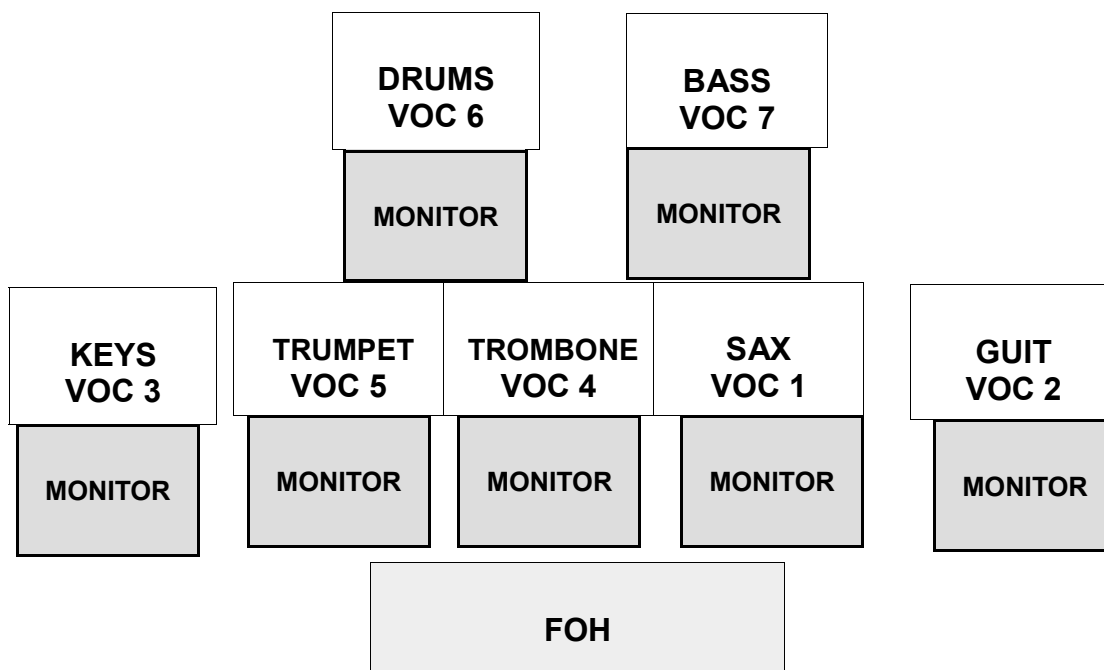

TECH. RIDER SHRIZZ N MAZE LIVE 2024 (7 Piece Tb & Tp)

| | | | |
|----|--------------------------|--------------|---------------------|
| 1 | Bass Drum | MIC | Shure Beta 52A |
| 2 | Snare Drum | MIC | Shure Beta 56A |
| 3 | Tom high | MIC | Shure Beta 56A |
| 4 | Tom low | MIC | Shure Beta 56A |
| 5 | Hi-hat | MIC | Shure SM81 |
| 6 | Drums Overhead L | MIC | Neumann KM184 |
| 7 | Drums Overhead R | MIC | Neumann KM184 |
| 8 | Sampler Roland SPD-SX L | D.I. | |
| 9 | Sampler Roland SPD-SX R | D.I. | |
| 10 | Bass D.I | D.I. | |
| 11 | Bass Mic | MIC | Shure Beta 52A |
| 12 | Guitar Amp | MIC | Sennheiser E 906 |
| 13 | Synthesizer L | D.I. | |
| 14 | Synthesizer R | D.I. | |
| 15 | Saxophone (wireless) | D.I. | |
| 16 | Saxophone (backup) | MIC | Sennheiser MD 441 |
| 17 | Trombone | MIC | Electro Voice RE20 |
| 18 | Trumpet | MIC | Beyerdynamic M201 |
| 19 | Vocal 1 (Sax) (wireless) | WIRELESS MIC | Shure Beta 58A (WL) |
| 20 | Vocal 2 (Guitar) | MIC | Shure Beta 57A |
| 21 | Vocal 3 (Keyboards) | MIC | Shure Beta 58A |
| 22 | Vocal 4 (Trombone) | MIC | Shure Beta 58A |
| 23 | Vocal 5 (Trumpet) | MIC | Shure Beta 58A |
| 24 | Vocal 6 (Drums) | MIC | Shure Beta 58A |
| 25 | Vocal 7 (Bass) | MIC | Shure Beta 58A |

EQUIPMENT REQUIRED

| |
|--|
| 1 PA + mixing desk |
| 7 monitor speakers |
| 7 vocal microphones (1x wireless) + stands |
| 6 drum microphones + stands |
| 5 instrument mics + stands (sax, trombone, trumpet, guitar amp, bass amp) |
| 6 D.I. Boxes |
| 1 drum set consisting of |
| • bass drum |
| • bass drum pedal |
| • snare drum |
| • 2 toms |
| • hi-hat |
| • ride cymbal |
| • crash cymbal |
| • drum seat |
| 1 bass amplifier |
| 1 guitar amplifier (preferably VOX AC-30) |
| 1 keyboard stand |
| 1 keyboard seat |